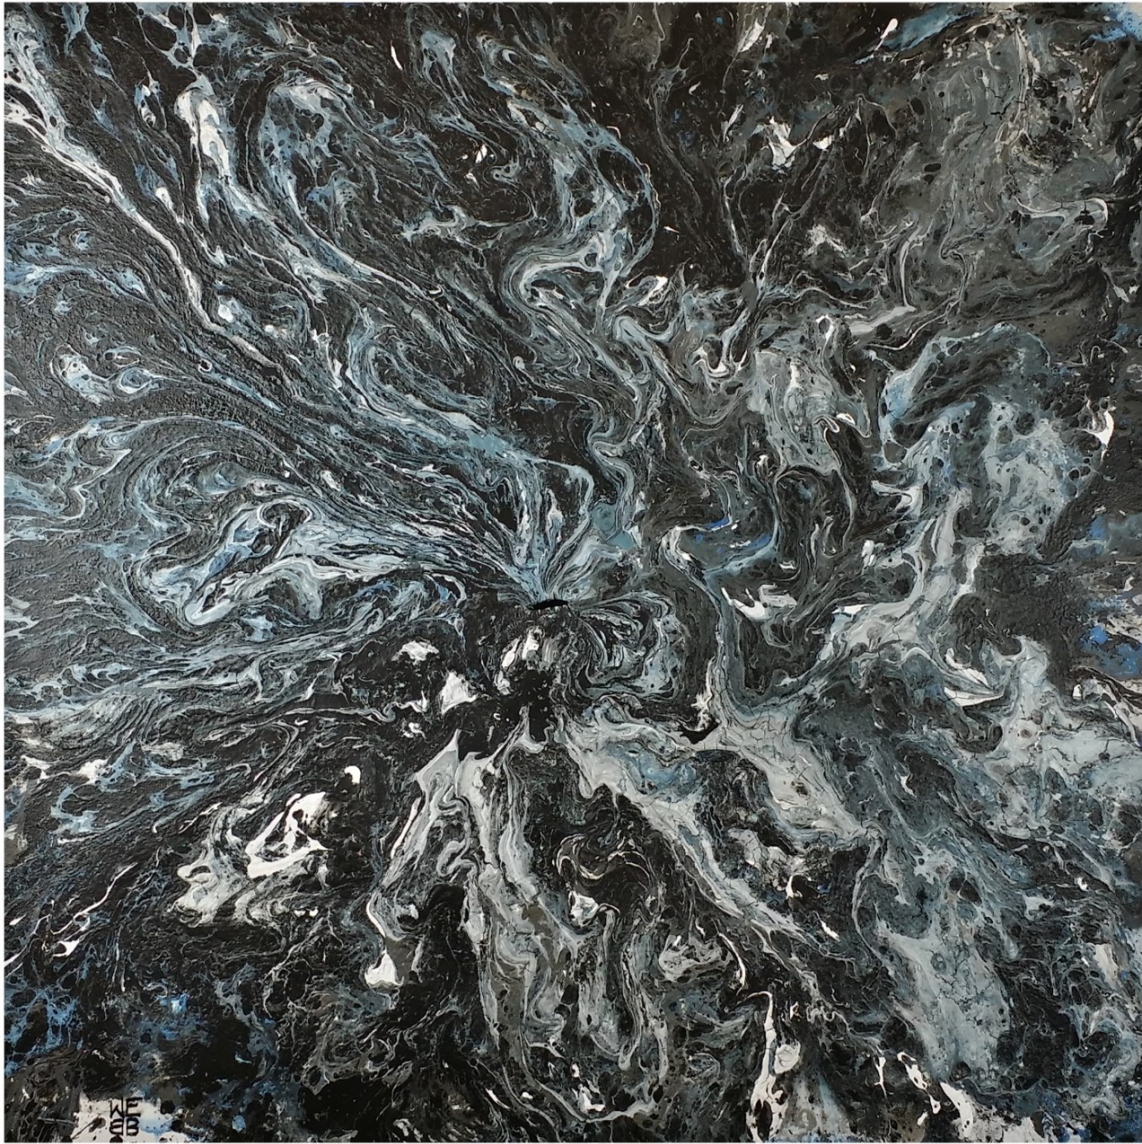

STEPHENELLIOTTWEBB

"Blue Nocturne"

by Stephen Elliott Webb - 2015
Mixed Media

48" wide x 48" high on Gallery Wrapped Canvas