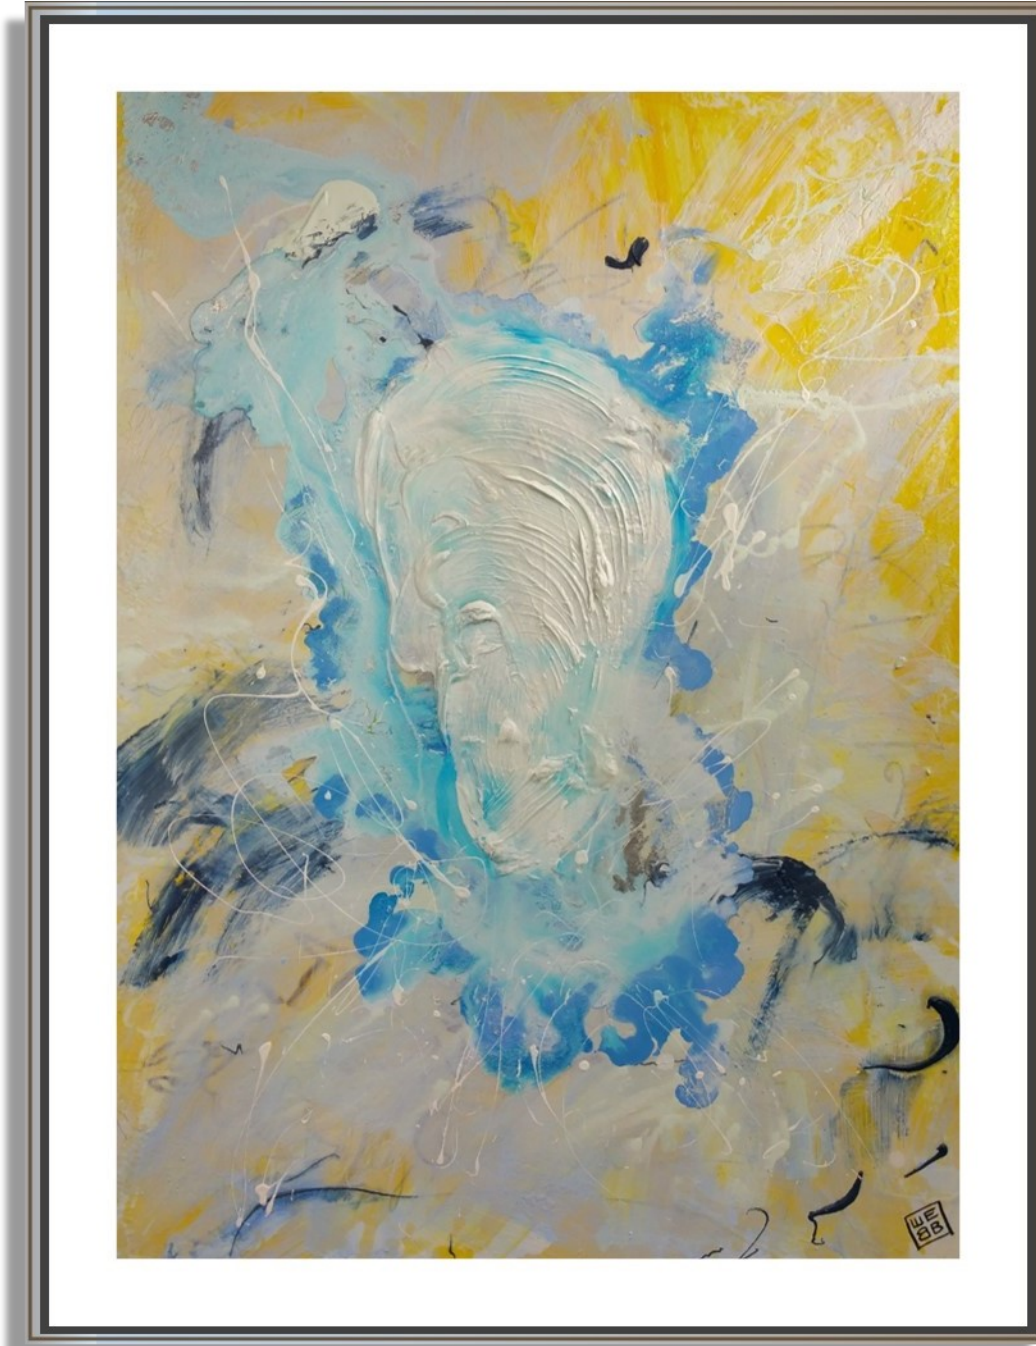

STEPHENELLIOTTWEBB

"Mother"

by Stephen Elliott Webb - 2016
Mixed Media

36" wide x 48" high on Gallery Wrapped Canvas