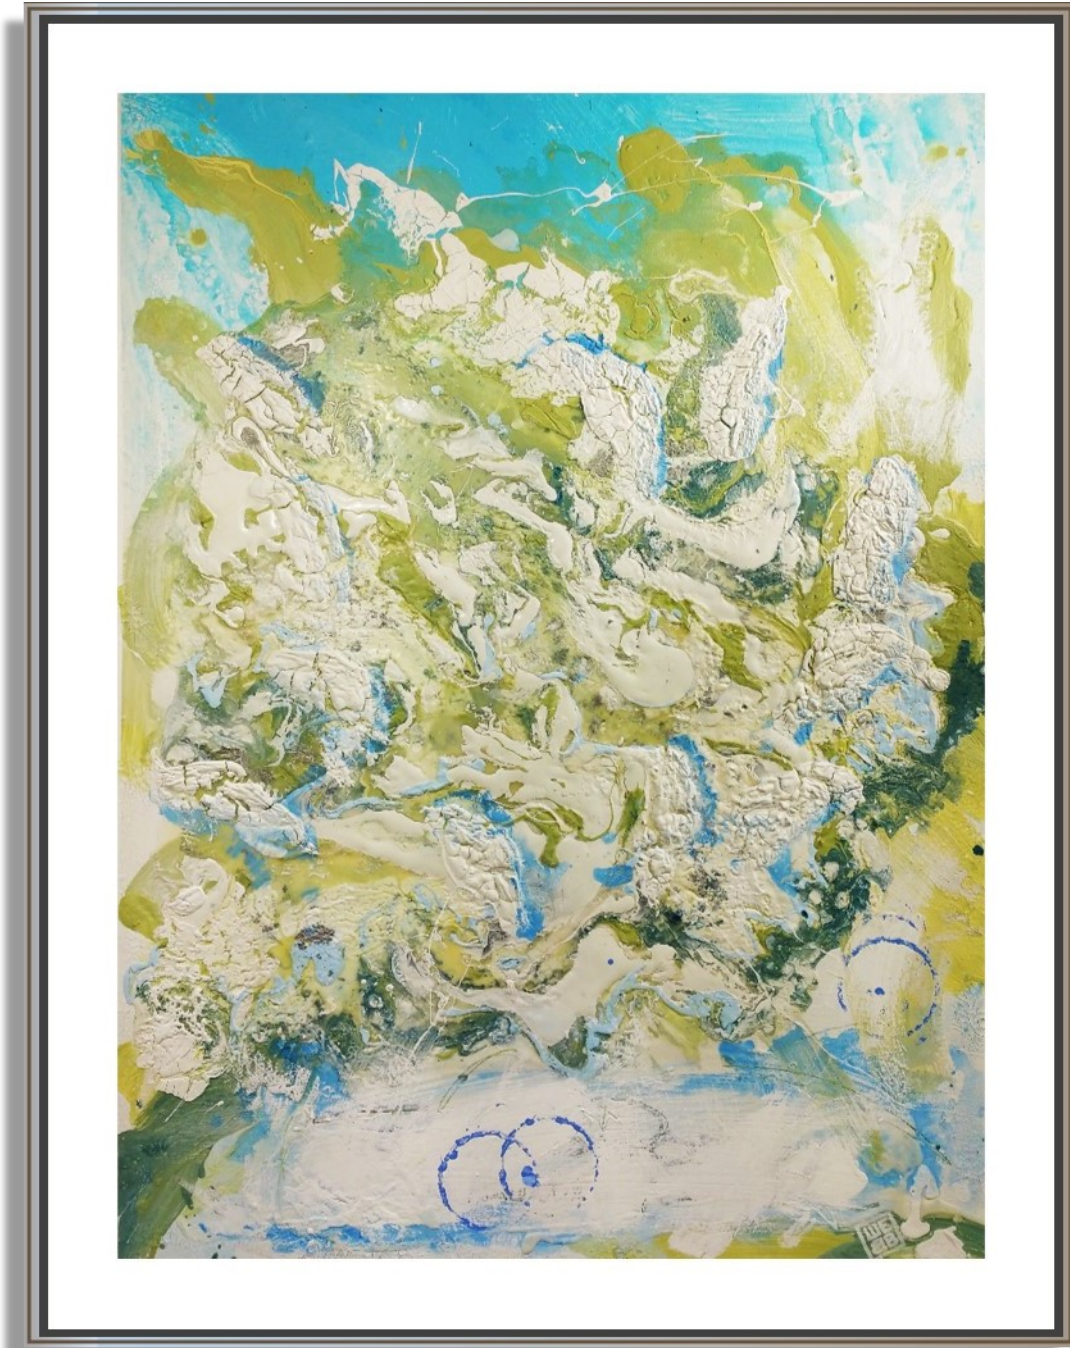

STEPHENELLIOTTWEBB

“Shell Rings”

by Stephen Elliott Webb - 2016
Mixed Media
36" x 48" Gallery Wrapped Canvas