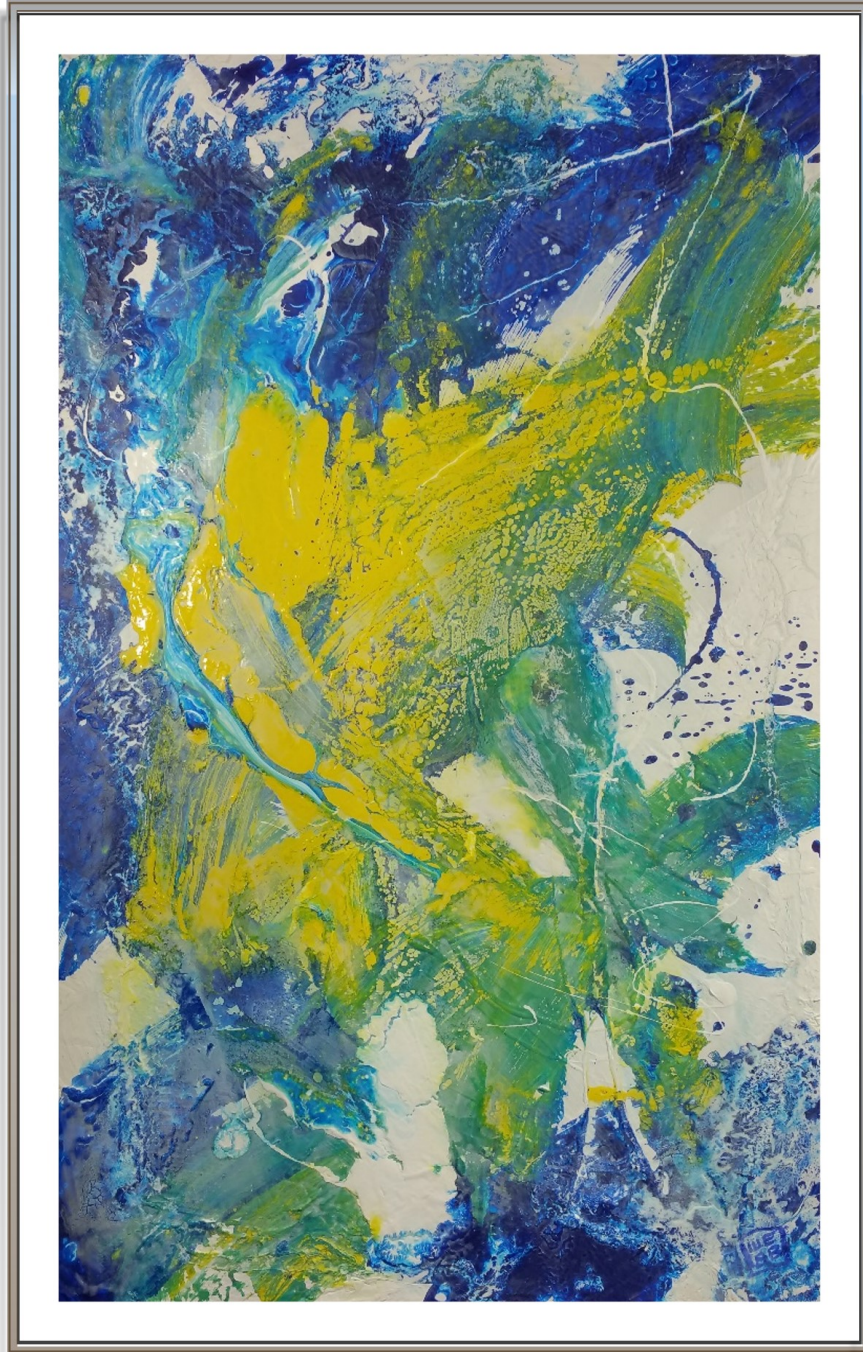

STEPHEN ELLIOTT WEBB

"Volition"

by Stephen Elliott Webb - 2016
Mixed Media

24" wide x 36" high on Gallery Wrapped Canvas