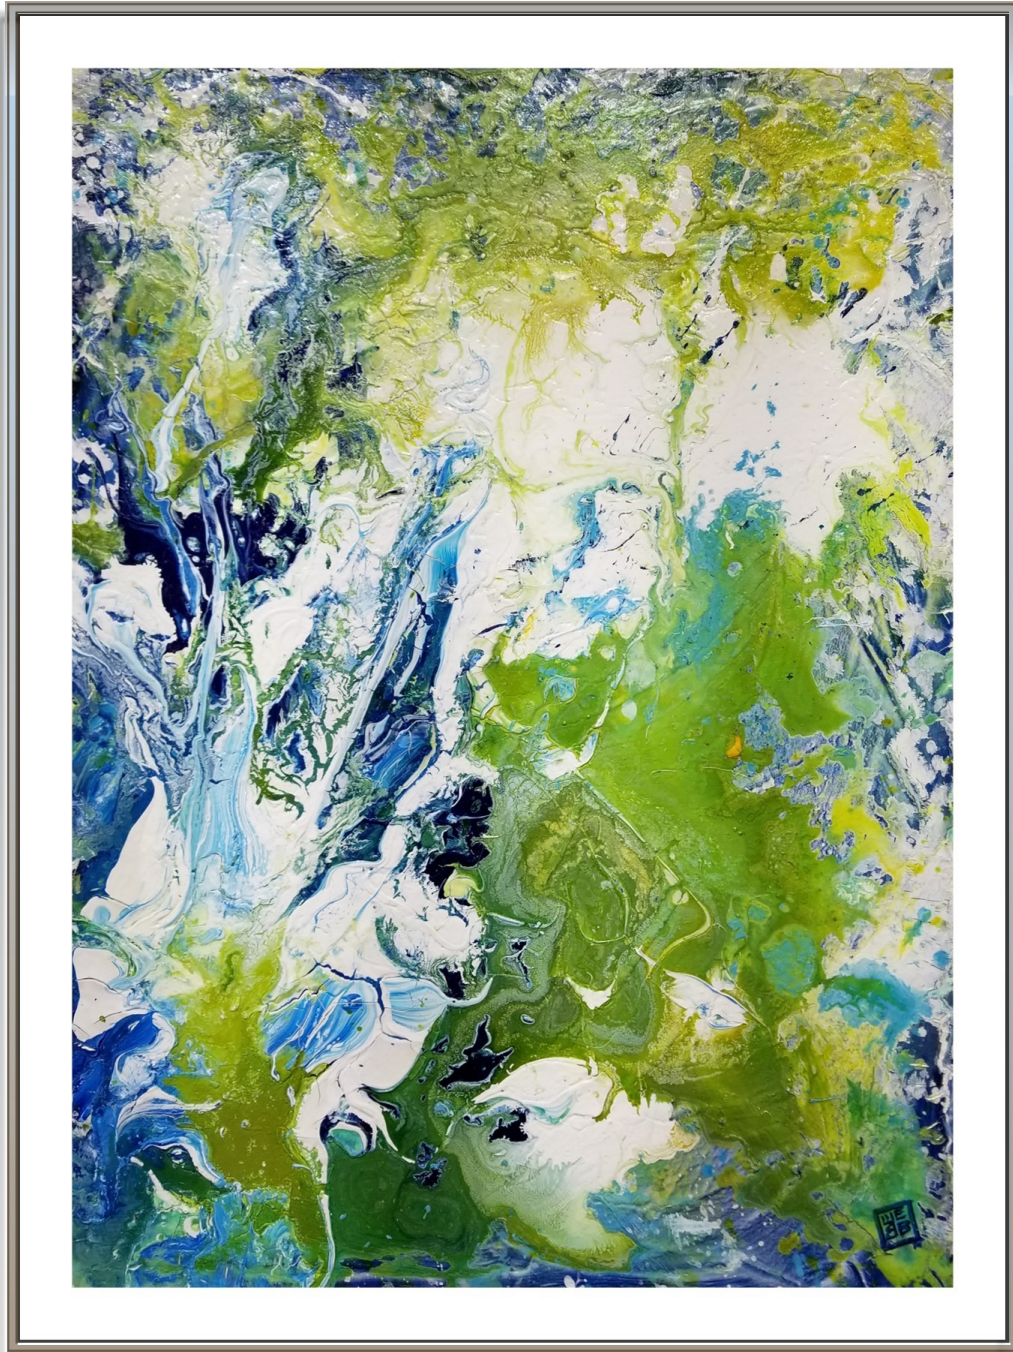

# STEPHENELLIOTTWEBB

Stephen Elliott Webb  
Le Rivage Tranquil  
Mixed Media On Canvas  
40h x 30w