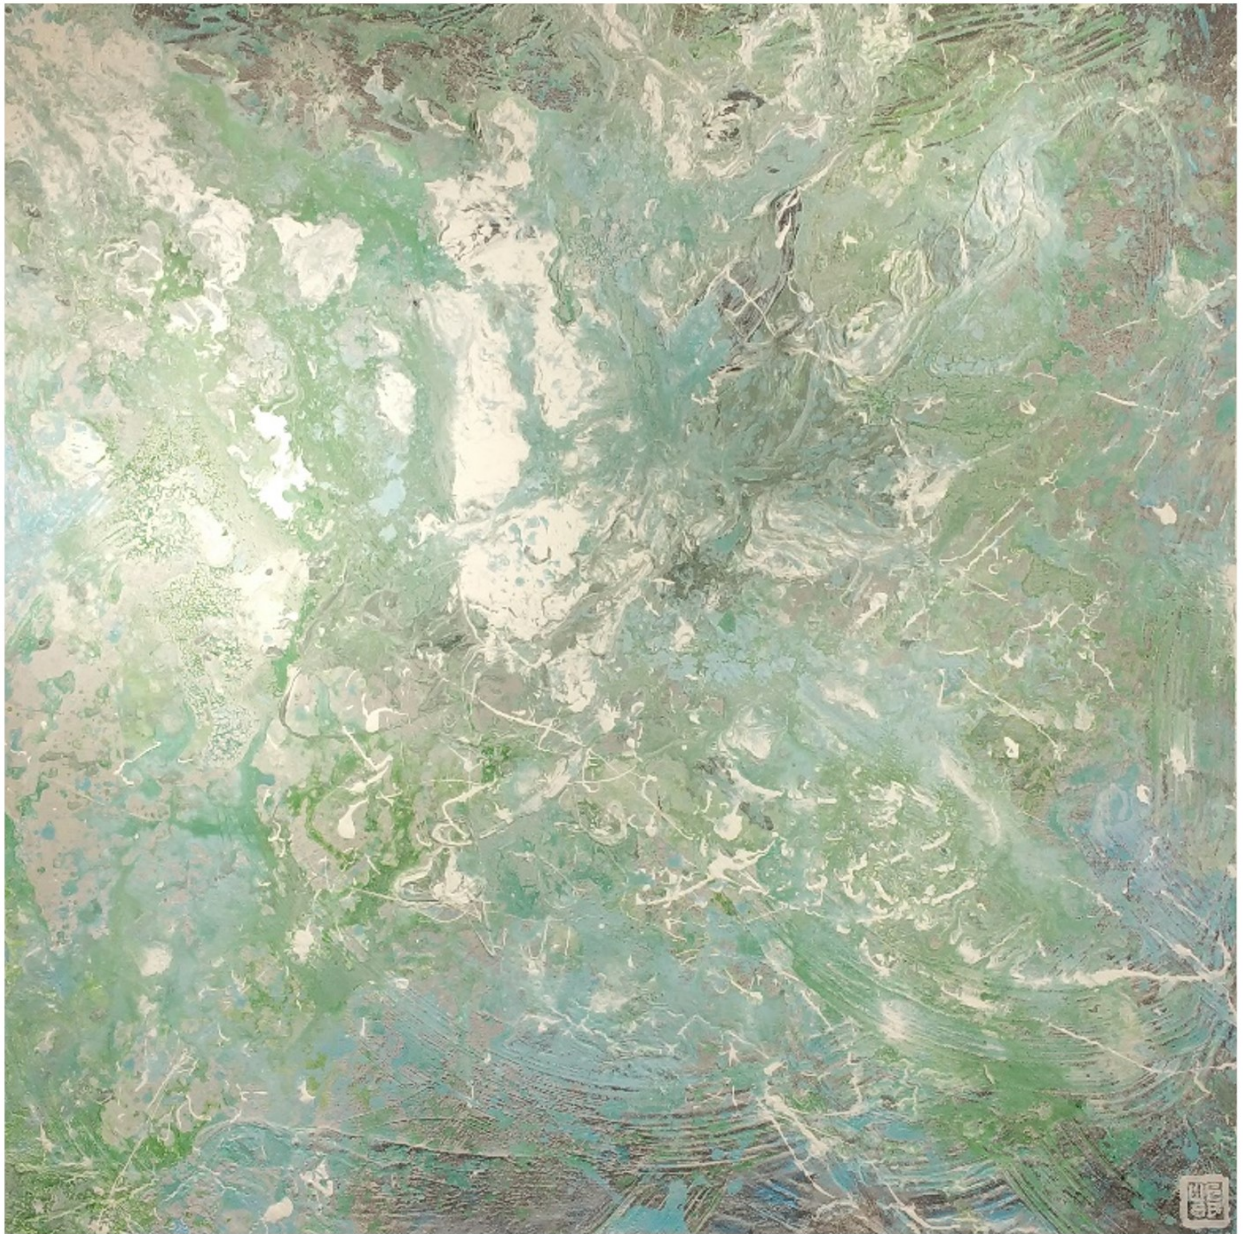

STEPHENELLIOTTWEBB

"Saline"

by Stephen Elliott Webb - 2016
Mixed Media
40" wide x 40" high on Gallery Wrapped Canvas