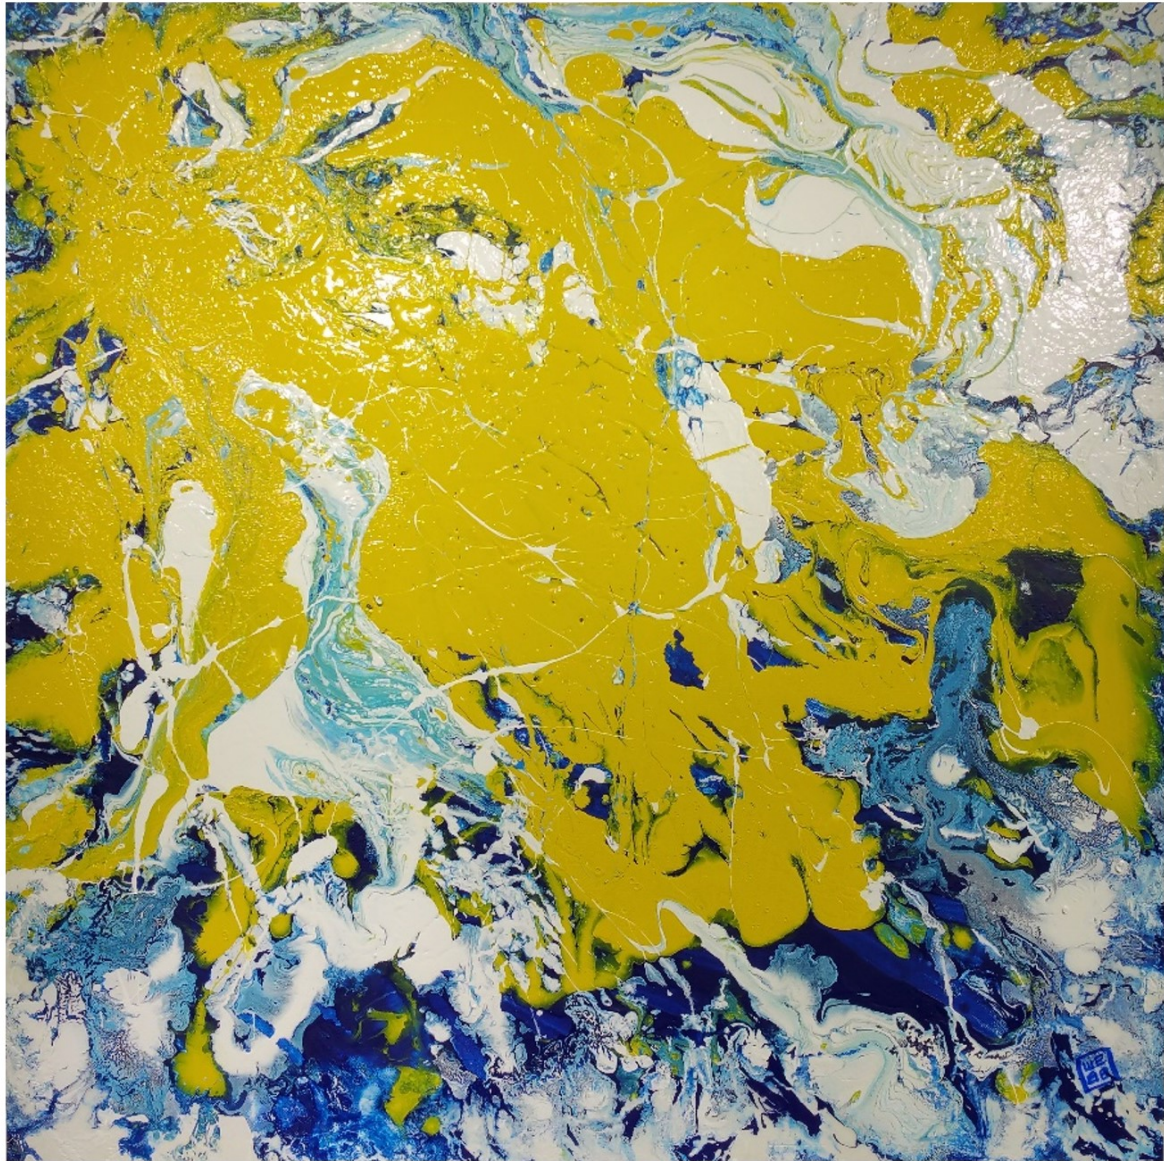

# STEPHENELLIOTTWEBB

**"The Coral Sea"**

by Stephen Elliott Webb - 2016  
Mixed Media

36" wide x 36" high on Gallery Wrapped Canvas